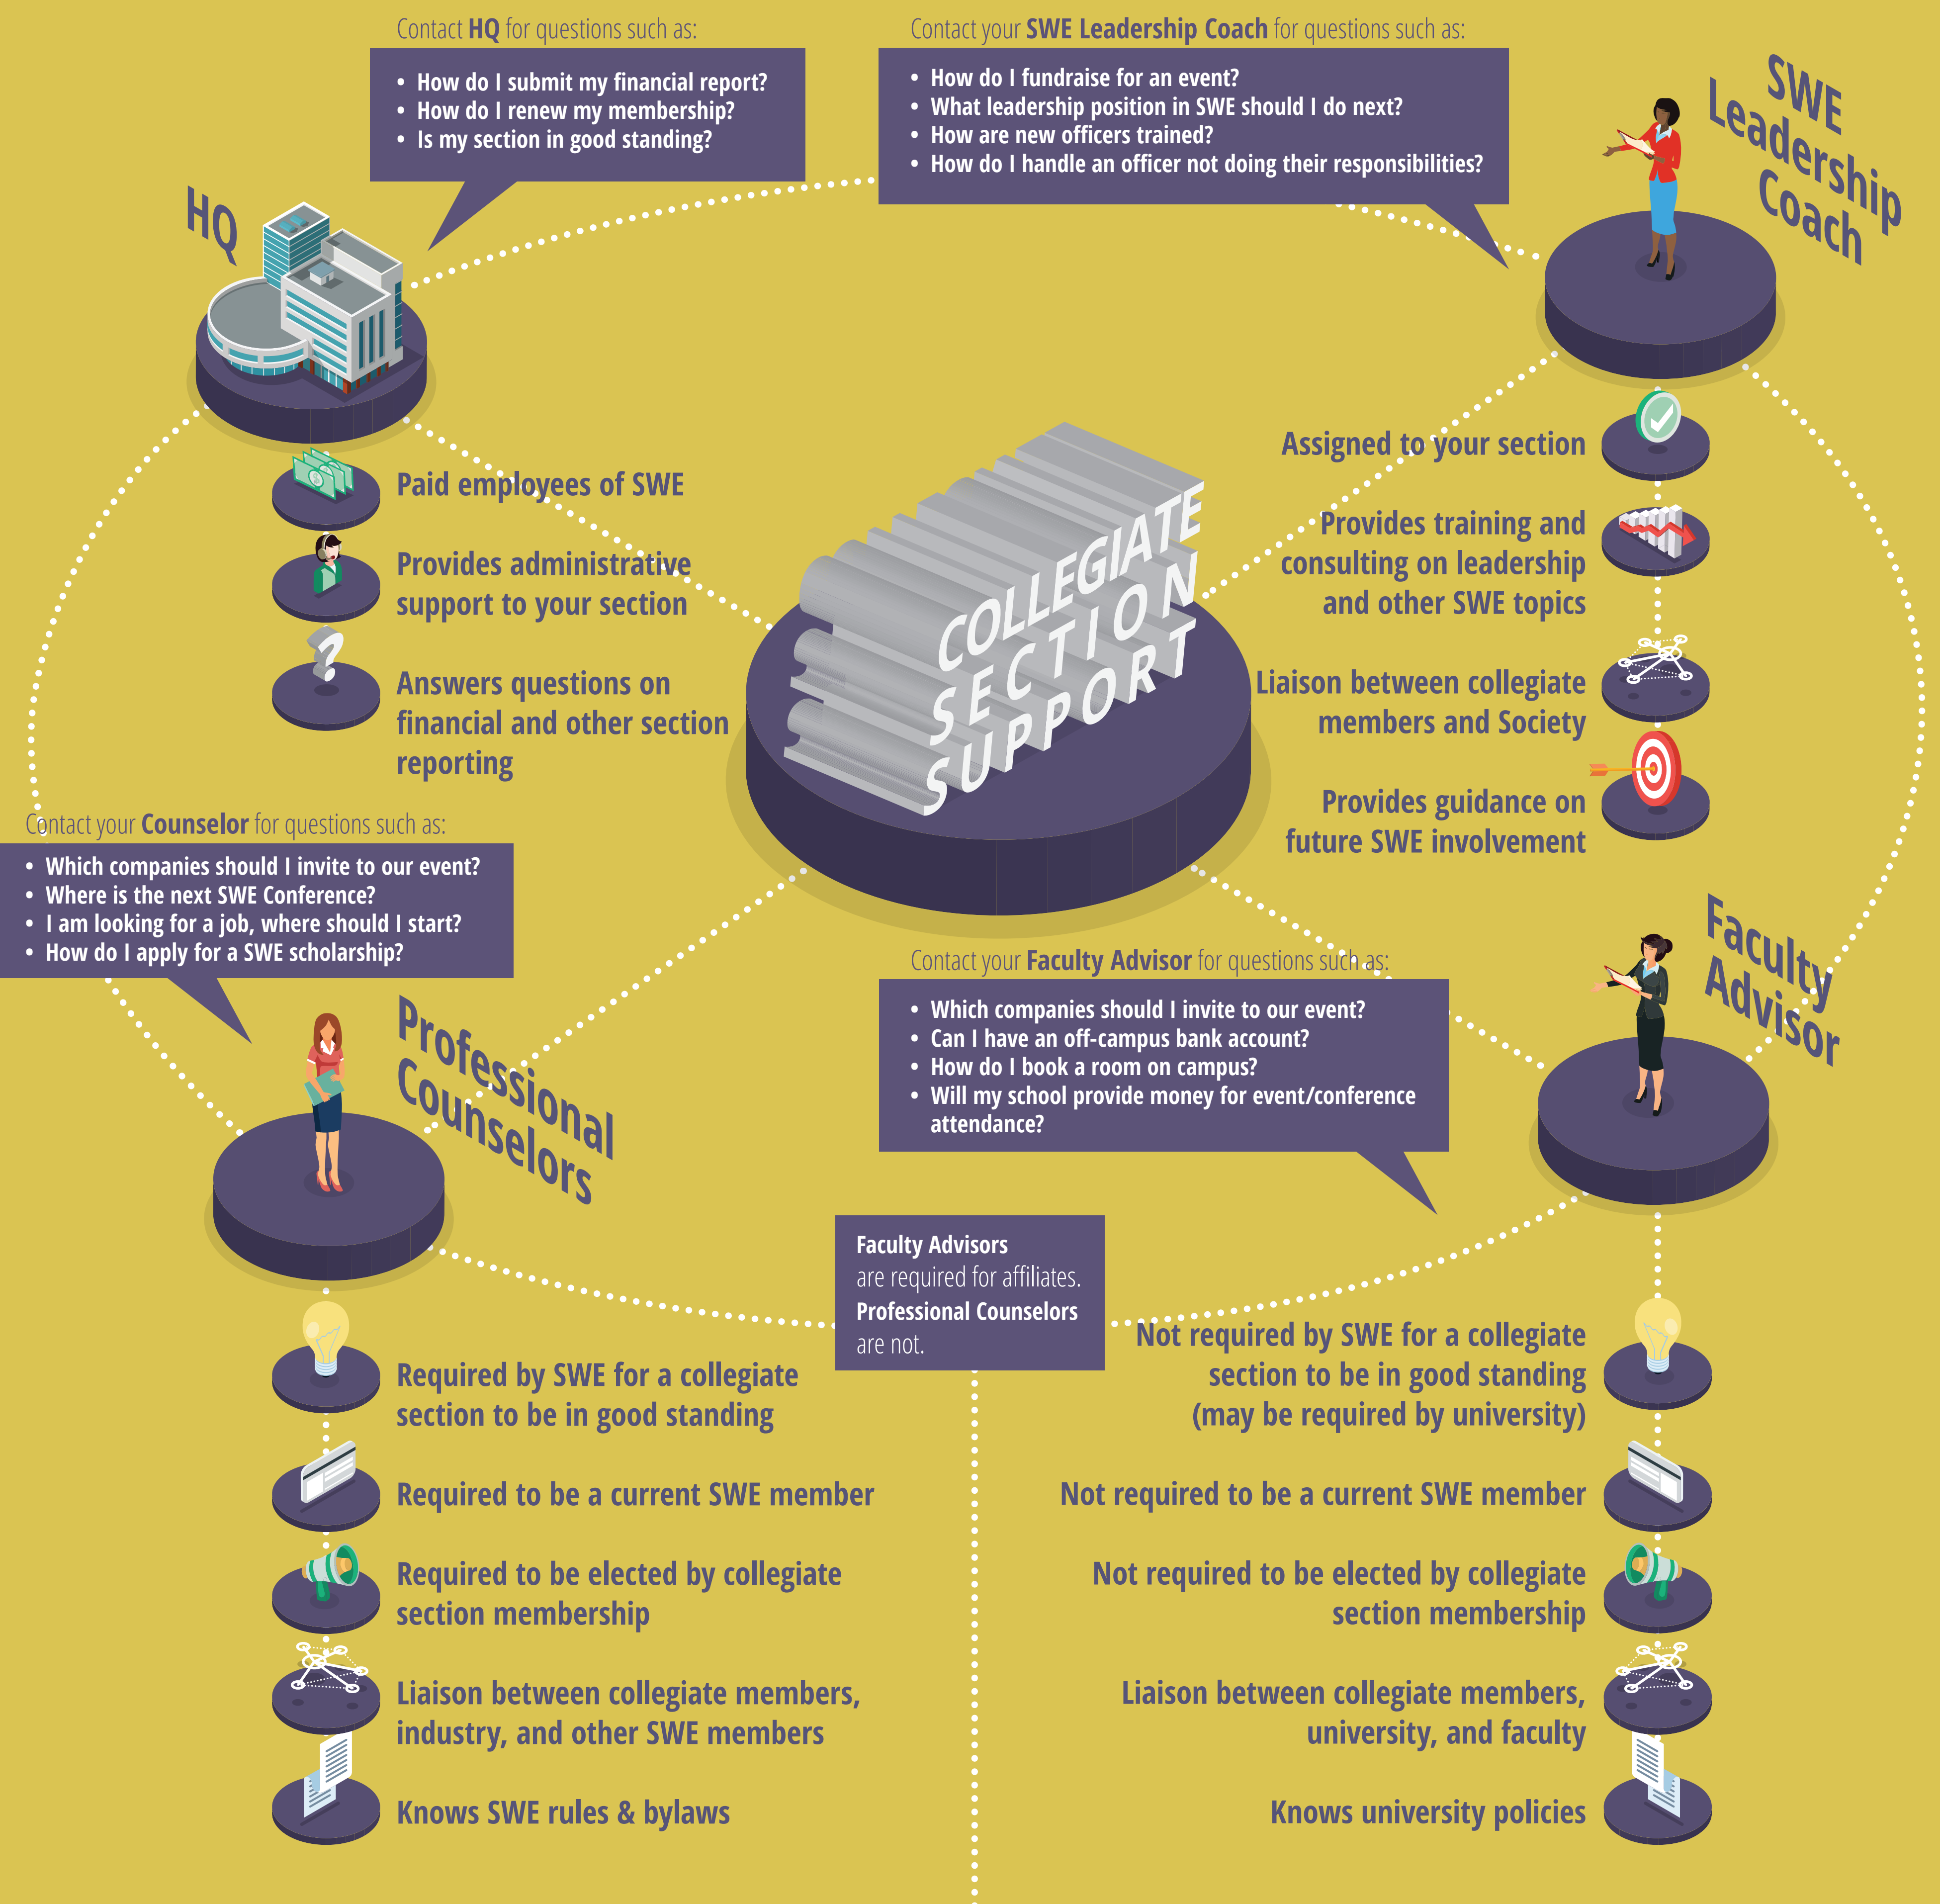

## HQ, SWE Leadership Coach, Faculty Advisor, and Professional Counselors

- Encourage award and scholarship applications
- Encourage conference and leadership participation at all levels
- Coach and advise the section
- Encourage graduating members to transition to professional membership